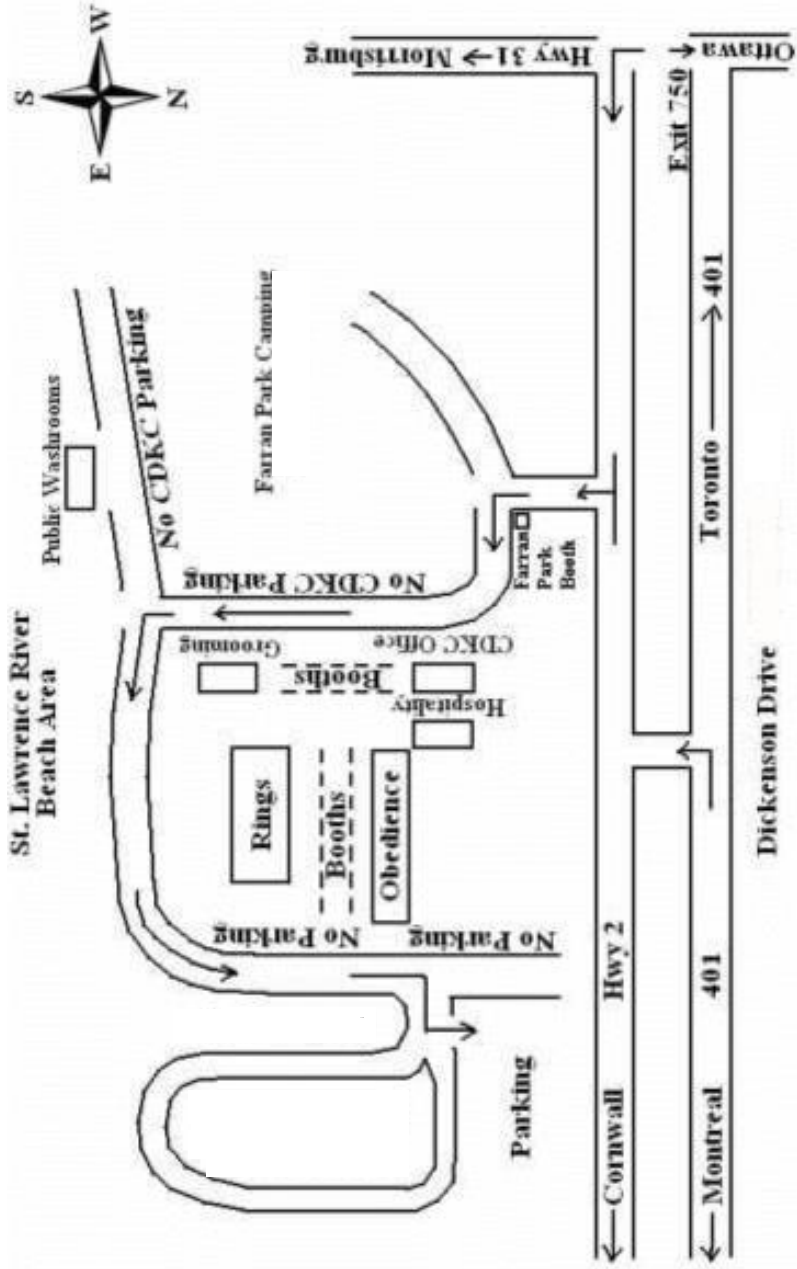

Total: 9 dogs

**TRIAL #4 – RING 5**

**SUNDAY, SEPTEMBER 1, 2019**

**FOLLOWS TRIAL #3**

**GINA LOFFREDO**

1	Utility B:	815
1	Utility A:	813
1	Open HB:	808
1	Novice B:	805

Total: 4 dogs

EXIT 770